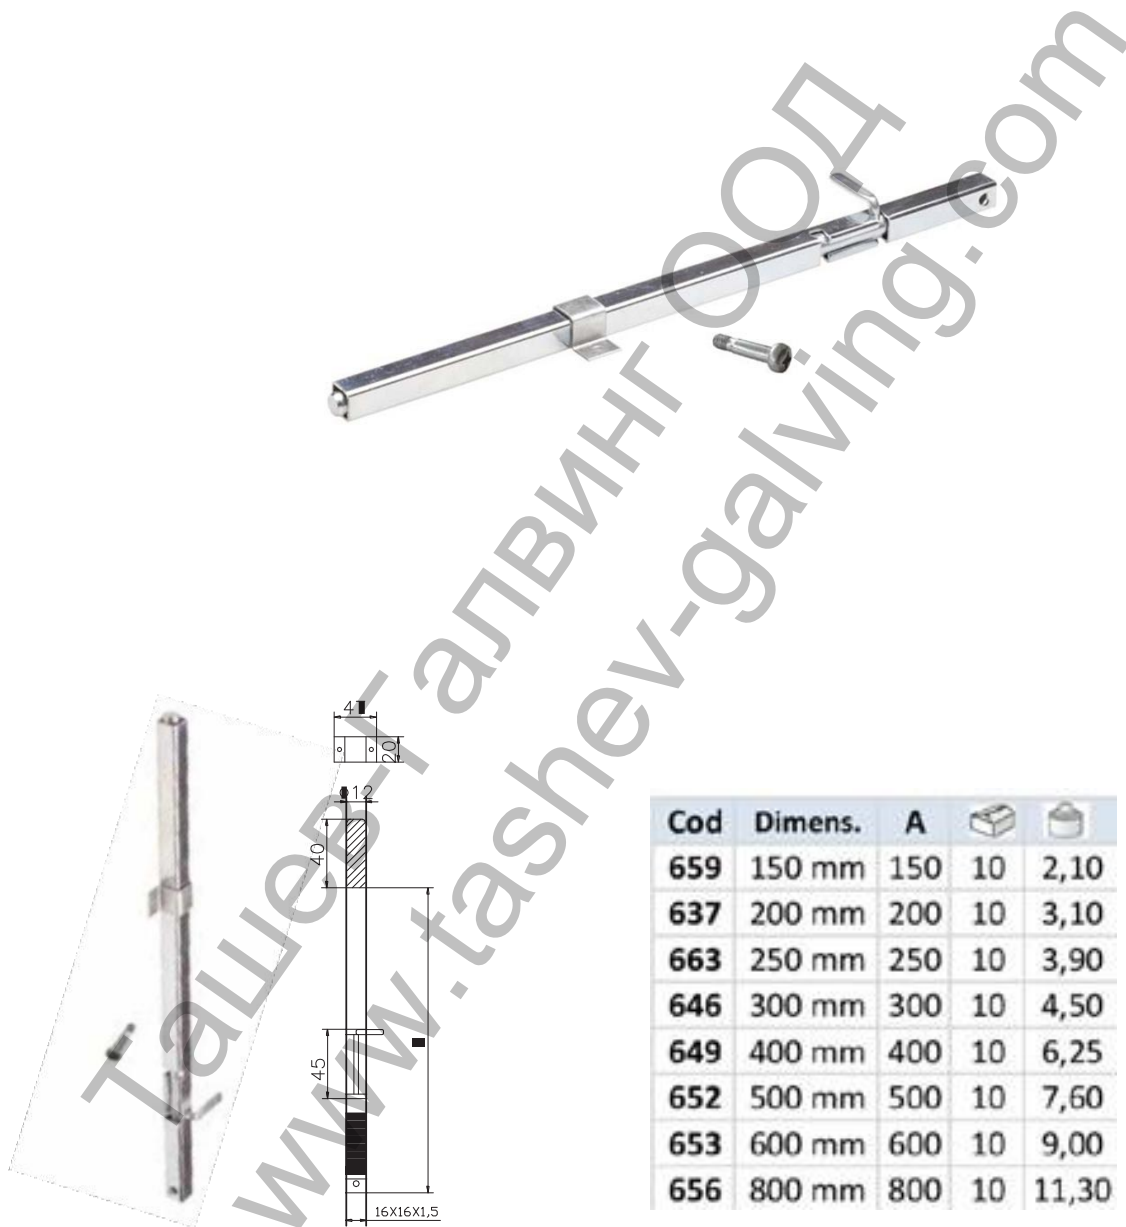

Сюрме Estebro® за входна врата квадратно с пружина 400 мм, полирано

Squared barrel bolt with spring and interchangeable puller

Family: Bolts

Material: Bolt of F-211 steel

Finish: Zinc-plated

Description:

Component used to prevent the involuntary opening of the door. The bolt, pushed by a spring, is displaced by the activation of the puller which operates as an anchorage. It has a hole for its fixing, or it can also be fixed by welding.

Apart from the folded puller, it is supplied with a M.6 screw that can be exchanged.

Продукт: [Сюрме Estebro® за входна врата квадратно с пружина 400 мм, полирано](#)

Категория: [Сюрмета и резета](#)

Бранд: [Estebro®](#)